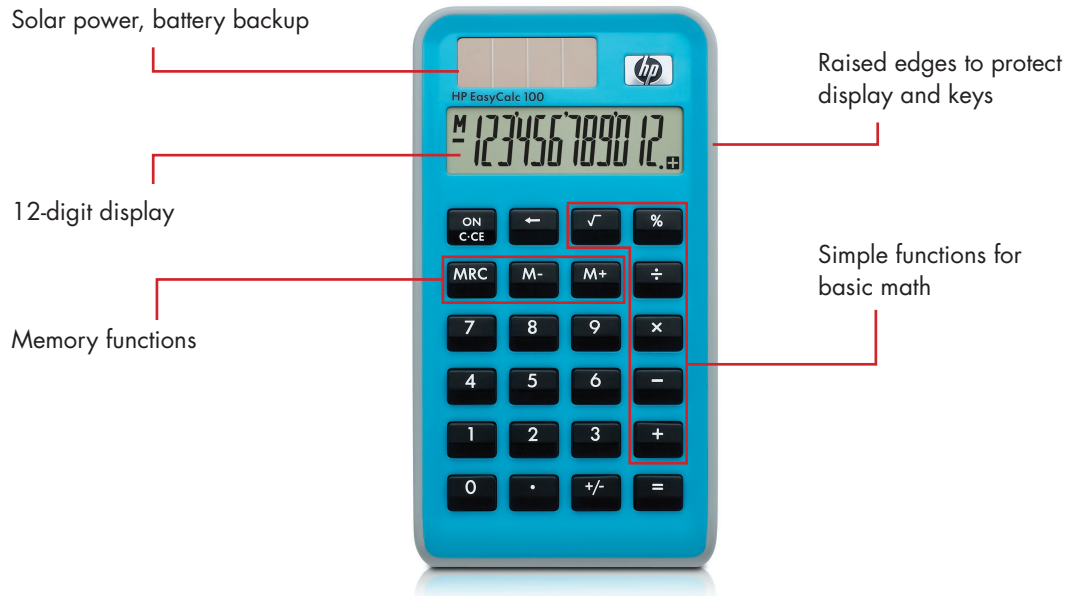

SMALL AND EASY TO CARRY:

- Fits nicely in backpack, briefcase or purse
- It's just the right size (135 x 73 x 17mm)
- Bright and attractive for classroom home or office

GREAT FOR EVERYDAY CALCULATIONS:

- Large 12-digit display
- Solar power, battery backup, and automatic power off
- Rubber feet keep it from sliding

- Rely on HP quality and award-winning support—online and by phone
- Get the most from your calculator, visit www.hp.com/calculators for online tutorials

Specifications

Part number	F2239AA
Ideal for	General math, classroom, home and office
Display	12-digit LCD, digit size: 12 x 3.1 mm, area: 56.6 x 16.3 mm
Entry-system logic	Algebraic
Math functions	Sign change, +, ÷, -, ×, =, square root, %
Added features	Memory calculations
Power	Solar with Battery back-up
Battery life	2 years (when used 1h/day)
Auto-power off	5 to 10 min
Weight	82 g
Size (L x W x D)	135 x 73 x 17 mm
Key top material	Plastic
What's in the box	Calculator with batteries, user guide
Warranty	1 year (may vary by region)